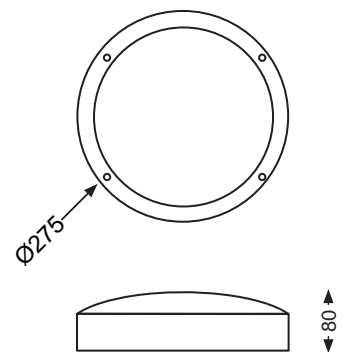

Performance

Colour Rendering	Ra>80
Longevity	50,000 hours
System Power	15W / 20W
Exit Lumens	1350lm / 1800lm
Efficiency	90.0 l/W
Compliance	Building Regulations ETL (Energy Technology List) ECA (Enhanced Capital Allowance) SKA Rating