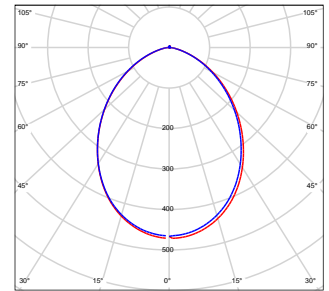

Performance

Colour Rendering	Ra>80
Longevity	50,000 hours
System Power	15W / 20W
Exit Lumens	1350lm / 1800lm
Efficiency	90.0 l/W
Compliance	Building Regulations ETL (Energy Technology List) ECA (Enhanced Capital Allowance) SKA Rating