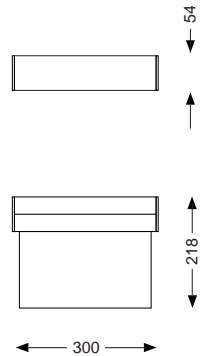

Escape SFC 5W

The Escape SFC is a 5W LED emergency exit sign for ceiling/wall surface mounting. The body is made from extruded aluminium with an acrylic blade. The exit sign can be supplied with 3 hour maintained or 3 hour non-maintained emergency versions. The Escape SFC can also be supplied with a self-test facility.

- Extruded aluminium body
- No RF and electronic magnetic interference
- Over 50,000 hours life span
- 5 Years warranty

General

Dimensions	300 x 218 x 54mm
Weight	0.85 kg
Installation	Surface Mounted
Voltage	240V 50Hz
Certification	CE, ROHS
Warranty	5 Years

Wattage	5W
Colour Temperature	6000K
Operation Mode	Maintained, Non-Maintained
Emergency	3 Hour Standard Test
Pictogram	Pictogram Arrow Down, Pictogram Arrow Up, Pictogram Arrow Left, Pictogram Arrow Right, Pictogram Arrow Left & Right (Double sided), Legend T.B.C.