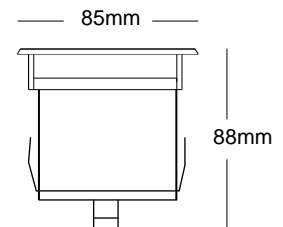

Viridi Recessed Uplight

The Verdi is a 85mm diameter recessed uplight available 7 or 9 watt. It is constructed from stainless steel and tempered glass and is rated IP68. The fitting is supplied with a polycarbonate mounting sleeve and fitted with a low glare honeycomb louvre.

- IP68 Rated
- Instant on - no flicker
- Environmentally Friendly - No mercury or lead enters the environment
- No RF and electronic magnetic interference
- Over 50,000 hours life span

General

| | |
|----------------------|--------------------------|
| Dimensions | Ø85 x 95mm |
| Cut Out | Ø72mm |
| Beam Angle | 15° 24° 36° 45° |
| Voltage | 24V |
| Certification | CE, ROHS |

Available options

| | |
|---------------------------|---------------------------------------------------------------------------|
| Wattage | 7 Watt, 9 Watt |
| Colour | Stainless Steel |
| Colour Temperature | 2700K, 3000K, 4000K, 5000K |
| Diffuser | Honeycomb |
| Beam Angle | 15° Beam, 24° Beam, 36° Beam, 45° Beam |
| Dimming | Not Required, 1-10V Dimming, DALI Dimmable, Mains Dimming, Switch Dimming |
| Emergency | Not Available |