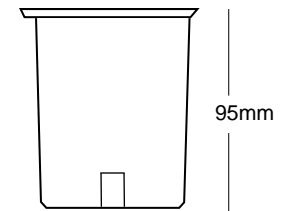

Performance

Colour Rendering	Ra>80
Longevity	50,000 hours
System Power	7W 9W
Exit Lumens	450 Lm 611 Lm
Efficiency	50 l/cw 68 l/cw
Compliance	Building Regulations ETL (Energy Technology List) ECA (Enhanced Capital Allowance) SKA Rating