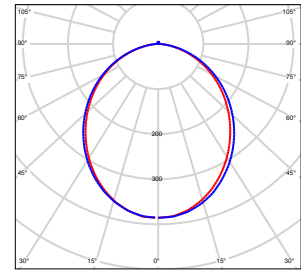

Vector Suspended

The Vector Suspended LED is a continuous suspended linear luminaire available in lengths ranging from 574mm to 4488mm. The luminaire can also be used as a system product with optional joining kits and corner pieces. Please contact us for a bespoke solution. The fitting is made from extruded aluminium with a polycarbonate diffuser to achieve a highly efficient linear profile with integral gear. The profile has the option to have a high or low output upright kit to illuminate ceilings. The Vector is also available with an integrated emergency kit.

General

Dimensions	Ranging From 60 x 90 x 574mm- 60 x 90 x 4,488mm
Installation	Suspended
Voltage	100-240Vac 50/60Hz
Certification	CE, ROHS
Warranty	5 Years

Performance

Colour Rendering	Ra>85
MacAdam Ellipse	3 Step
UGR	<19
System Power	Ranging From 15.07 W- 120.56 W
Exit Lumens	Ranging From 1,718 lm- 13,738 lm
Efficiency	~125.6 lm/cW
Longevity	L90 / B10 @ 50,000 hours
Compliance	Building Regulations ETL (Energy Technology List) ECA (Enhanced Capital Allowance) SKA Rating