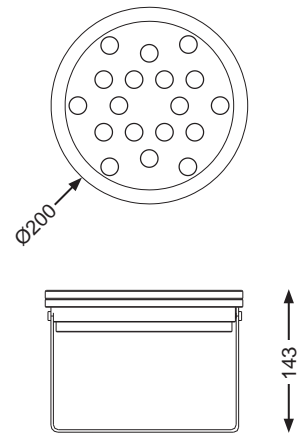

Sprite RGB

The Sprite RGB is a high power circular LED wall washer. The luminaire is available with beam angle options of 25° and 38°. Using the 25° beam angle the wall washer can project up to 20 metres. The Sprite RGB is IP65 rated for internal and external use. The fitting uses Edison 3-in-1 (red, green and blue) LED chips housed in an aluminium housing and is finished with stainless steel fixings.

- IP65 rated
- Edison LED chip
- Aluminium body
- Tempered glass lens
- 3 year warranty
- 50,000 hours

General

Dimensions	Ø200 x 143mm
Weight	3.0kg
Installation	Surface mounted bracket
Voltage	110-240Vac
Certification	CE, ROHS
Warranty	3 Years

Performance

IP Rating	IP65
Longevity	50,000 hours
Power	50.0 W
Exit Lumens	1290 lm

Available options

Beam Angle	25° Beam, 38° Beam
------------	--------------------

Product Code: SPR-RGB