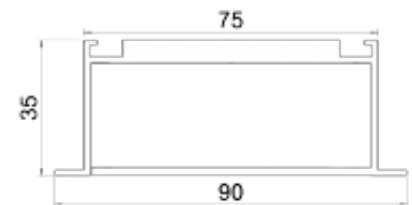

Slot

The Slot LED is a recessed 90mm wide (72mm diffuser) continuous luminaire available in from 400mm up to sections 2500mm. The Slot has a micro trim bezel which gives a minimalist appearance in the ceiling which makes it ideal for architectural spaces. The fitting is made from extruded aluminium with a polycarbonate diffuser to achieve a highly efficient linear profile with integral gear.

- Aluminium body
- Instant on - no flicker
- Environmentally Friendly - No mercury or lead enters the environment
- No RF and electronic magnetic interference
- Over 50,000 hours life span

General

Dimensions	90 x 35 x 400mm
	90 x 35 x 600mm
	90 x 35 x 900mm
	90 x 35 x 1200mm
	90 x 35 x 1500mm
	90 x 35 x 1800mm
	90 x 35 x 2100mm
	90 x 35 x 2400mm
Weight	1.7kg
	3.4kg
	5.1kg
	6.25kg
	7.95kg
	9.65kg
	11.35kg
13.5kg	
Installation	Recessed
Certification	CE, ROHS
Warranty	5 Years
Rating	IP40

Length 400mm - 10.4W - 708lm, 500mm - 13.0W - 885lm, 600mm - 15.6W - 1062lm, 700mm - 18.2W - 1240lm, 800mm - 20.8W - 1417lm, 900mm - 23.4W - 1594lm, 1,000mm - 26.0W - 1771lm, 1,100mm - 28.6W - 1948lm, 1,200mm - 31.2W - 2125lm, 1,300mm - 33.8W - 2302lm, 1,400mm - 36.4W - 2479lm, 1,500mm - 39.0W - 2656lm, 1,600mm - 41.6W - 2834lm, 1,700mm - 44.2W - 3011lm, 1,800mm - 46.8W - 3188lm, 1,900mm - 49.4W - 3365lm, 2,000mm - 52.0W - 3542lm, 2,100mm - 54.6W - 3719lm, 2,200mm - 57.2W - 3896lm, 2,300mm - 59.8W - 4073lm, 2,400mm - 62.4W - 4250lm, 2,500mm - 65.0W - 4427lm