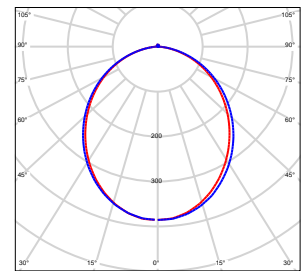

- Aluminium body
- Instant on - no flicker
- Environmentally Friendly - No mercury or lead enters the environment
- No RF and electronic magnetic interference
- Over 50,000 hours life span

General

Dimensions	90 x 35 x 400mm
	90 x 35 x 600mm
	90 x 35 x 900mm
	90 x 35 x 1200mm
	90 x 35 x 1500mm
	90 x 35 x 1800mm
	90 x 35 x 2100mm
	90 x 35 x 2400mm
Weight	1.7kg
	3.4kg
	5.1kg
	6.25kg
	7.95kg
	9.65kg
	11.35kg
13.5kg	
Installation	Recessed
Certification	CE, ROHS
Warranty	5 Years
Rating	IP40