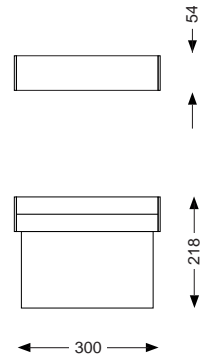

## Escape SFC 5W

The Escape SFC is a 5W LED emergency exit sign for ceiling/wall surface mounting. The body is made from extruded aluminium with an acrylic blade. The exit sign can be supplied with 3 hour maintained or 3 hour non-maintained emergency versions. The Escape SFC can also be supplied with a self-test facility.

### General

<b>Dimensions</b>	300 x 218 x 54mm
<b>Weight</b>	0.85 kg
<b>Installation</b>	Surface Mounted
<b>Voltage</b>	240V 50Hz
<b>Certification</b>	CE, ROHS
<b>Warranty</b>	5 Years