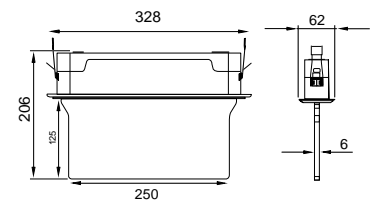

Escape RCD 3W

The Escape RCD is a 3W LED emergency exit sign for recessed ceiling mounting. The body is made from white powder coated steel with a Plexi glass screen. The exit sign can be supplied with 3 hour maintained or 3 hour non-maintained emergency versions. The Escape RCD can also be supplied with a self test or DALI central test facility.

- White powdercoated steel body
- No RF and electronic magnetic interference
- Over 35,000 hours life span
- 5 Years warranty

General

Dimensions	328 x 206 x 62mm
Cut Out	300 x 45mm
Weight	0.75kg
Installation	Ceiling Recessed
Voltage	220-240Vac 50Hz
Certification	CE, ROHS
Warranty	5 Years